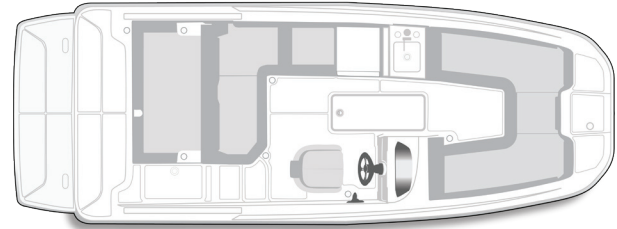

DX2250

Exterior color

- ☐ Solid White Hull
- ☐ Solid Rally Red hull
- ☐ Solid Black hull
- ☐ Solid Blue hull
- ☐ Solid Gray hull
- ☐ Solid Reef Green
- ☐ Rally Red w/ White bottom
- ☐ Black w/ White bottom
- ☐ Blue w/ White bottom
- ☐ Gray w/ White bottom
- ☐ Reef Green w/ White bottom

Interior color

- ☐ Graphite (Gray)
- ☐ Coastline (Tan)
- ☐ Gray/White

Optional add-ons

I/O Engines

- ☐ 200 HP MerCruiser® 4.5L MPI Sterndrive (Alpha 1 Outdrive)*
- ☐ 250 HP MerCruiser® ECT 4.5L MPI Sterndrive (Alpha 1 Outdrive)
- ☐ 250 HP MerCruiser® 4.5L MPI Sterndrive (Alpha 1 Outdrive)*
- ☐ High Altitude Prop

Tops

- ☐ Bimini, 6' Top w/ Boot ★
- ☐ ProArc Tower w/ Integrated Bimini Top
- ☐ Tower Speaker Option

Windshield

- ☐ Windshield w/ Opening Center Panel & Side Wings

Canvas

- ☐ Snap-On Bow Well & Cockpit Cover ★
- ☐ Snap-On Bow Well & Cockpit Cover (Non-Windshield)

Floor Covering

- ☐ Cockpit Flooring (Gray Mat) ★
- ☐ Cockpit Flooring (Teak Mat) ★
- ☐ Snap-In Seagrass Woven Floor Covering (Teak)
- ☐ Snap-In Seagrass Woven Floor Covering (Gray)

Seats & Upholstery

- ☐ Bow Filler Cushion

Appearance Package

- ☐ Stainless Package
- ☐ Hull Sport Graphics

Lighting

- ☐ Exterior Lighting (LED Docking Lights, 2x Rear Underwater Lights)

Water Sports

- ☐ Wakeboard Rack (1)
- ☐ Wakeboard Rack (2)

Swim Platforms

- ☐ Swim Platform Mat (Gray)
- ☐ Swim Platform Mat (Teak)
- ☐ Extended Swim Platform Mat (Gray)
- ☐ Extended Swim Platform Mat (Teak)
- ☐ Swim Platform Extension
- ☐ Swim Platform Extension/Color Match/Teak
- ☐ Swim Platform Extension/Color Match/Gray

Convenience Options

- ☐ 7" Glass Dash Screen w/ Engine Data
- ☐ Wireless Phone Charger
- ☐ Bow Table
- ☐ Cockpit Refrigerator (12V)
- ☐ Cockpit Table
- ☐ Digital Depth Indicator ★
- ☐ Portable Head
- ☐ Transom Shower w/ On-Demand Water System
- ☐ Bow Wind Block (Requires Bow Filler Cushion)
- ☐ VesselView® Mobile
- ☐ Rockford Fosgate® System (4 speaker)
- ☐ Dual Battery Trays w/Switch
- ☐ High Altitude Prop

Fishing Accessories

- ☐ Bow Casting Platform & Seat
- ☐ Dual Battery w/ 24V Plug
- ☐ Fish Finder: Lowrance®
- ☐ Trolling Motor Bracket w/ 24V Plug
- ☐ Aerated Livewell

Trailer

- ☐ Tandem Axle Painted Trailer w/Brakes
- ☐ Tandem Axle Galvanized Trailer w/Brakes

★ Popular option

* CANADA AND INTERNATIONAL ONLY