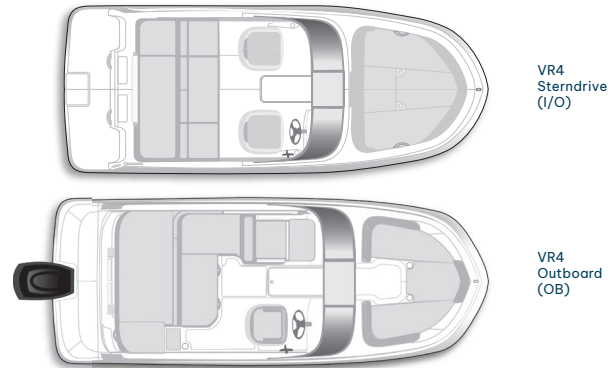

Exterior color

- ☐ Solid White Hull
- ☐ Solid Rally Red hull
- ☐ Solid Black hull
- ☐ Solid Blue hull
- ☐ Solid Gray hull
- ☐ VR Sport Package (Red)
- ☐ White bottom w/ Rally Red hull
- ☐ White bottom w/ Black hull
- ☐ White bottom w/ Blue hull
- ☐ White bottom w/ Gray hull
- ☐ Impulse Blue w/ White hull
- ☐ VR Sport Package (Blue)

Interior color

- ☐ Graphite (Gray)
- ☐ Coastline (Tan)
- ☐ Gray/White

Optional add-ons

I/O Engines

- ☐ 200 HP MerCruiser® ECT 4.5L MPI Sterndrive (Alpha 1 Outdrive)
- ☐ 200 HP MerCruiser® 4.5L MPI Sterndrive (Alpha 1 Outdrive)*

OB Engines

- ☐ 115 HP Mercury® FourStroke Command Thrust EFI Outboard
- ☐ 115 HP Mercury® Pro XS XL Command Thrust Outboard
- ☐ 150 HP Mercury® FourStroke EFI Outboard
- ☐ Hydraulic Steering System (115 HP and Below)

Tops

- ☐ Bimini, 6' Top w/Boot ★
- ☐ ProArc Tower
- ☐ Tower Speaker Option

Canvas

- ☐ Snap-On Bow Well & Cockpit Cover ★

Windshield

- ☐ Windshield w/Opening Center & Side Wings

Floor Covering

- ☐ Cockpit Flooring Mat (Gray) ★
- ☐ Cockpit Flooring Mat (Tan) ★
- ☐ Woven Floor Covering (Gray)
- ☐ Woven Floor Covering (Tan)

Seats & Upholstery

- ☐ Bow Filler Cushion
- ☐ Aft Filler Cushion (OB Only)

Sound System

- ☐ Rockford Fosgate® System (4-speaker) ★

Appearance Package

- ☐ Stainless Steel Package (Cup Holders, Fuel Fill, Thru Hull, Horn Vent, Bow Hatch, Latches, Rub Rail)

Lighting

- ☐ Exterior Lighting (LED Docking Lights, 2x Rear Underwater Lights)
- ☐ Interior Lighting

Water Sports

- ☐ Wakeboard Rack (1)
- ☐ Wakeboard Rack (2)
- ☐ Ski Tow Pylon (OB Only)

Swim Platforms

- ☐ Swim Platform Mat (Gray)
- ☐ Swim Platform Mat (Teak)

Convenience Options

- ☐ Cockpit Table
- ☐ Digital Depth Indicator ★
- ☐ High Altitude Prop
- ☐ Bow Wind Block (Requires Bow Filler Cushion)
- ☐ VesselView® Mobile
- ☐ Dual Battery Trays w/Switch
- ☐ 7" Digital Dash w/Engine Data
- ☐ Wireless Phone Charger

Trailer

- ☐ Single Axle Painted Trailer w/ Brakes & Swing Tongue
- ☐ No Trailer

★ Popular option

* CANADA AND INTERNATIONAL ONLY