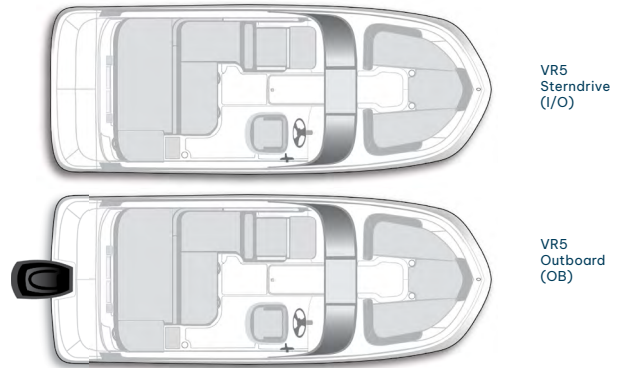

Exterior color

- ☐ Solid White Hull
- ☐ Solid Rally Red hull
- ☐ Solid Black hull
- ☐ Solid Blue hull
- ☐ Solid Gray hull
- ☐ VR Sport Package (Red)
- ☐ White bottom w/ Rally Red hull
- ☐ White bottom w/ Black hull
- ☐ White bottom w/ Blue hull
- ☐ White bottom w/ Gray hull
- ☐ Impulse Blue w/ White hull
- ☐ VR Sport Package (Blue)

Interior color

- ☐ Graphite (Gray)
- ☐ Coastline (Tan)
- ☐ Gray/White

Optional add-ons

I/O Engines

- ☐ 200 HP MerCruiser® ECT 4.5L MPI Sterndrive (Alpha 1 Outdrive)
- ☐ 250 HP MerCruiser® ECT 4.5L MPI Sterndrive (Alpha 1 Outdrive)
- ☐ 200 HP MerCruiser® 4.5L MPI Sterndrive (Alpha 1 Outdrive)*
- ☐ 250 HP MerCruiser® 4.5L MPI Sterndrive (Alpha 1 Outdrive)*

OB Engines

- ☐ 115 HP Mercury® FourStroke CommandThrust EFI Outboard
- ☐ 115 HP Mercury® Pro XS XL Outboard
- ☐ 150 HP Mercury® FourStroke EFI Outboard

Tops

- ☐ Bimini, 6' Top w/ Boot ★
- ☐ ProArc Tower w/ Integrated Top
- ☐ Tower Speaker Option

Canvas

- ☐ Snap-On Bow Well & Cockpit Cover ★
- ☐ Privacy Curtain OB only

Windshield

- ☐ Windshield w/ Opening Center & Side Wings

Floor Covering

- ☐ Cockpit Flooring (Gray Mat) ★
- ☐ Cockpit Flooring (Tan Mat) ★
- ☐ Snap-In Seagrass Woven Floor Covering (Tan)
- ☐ Snap-In Seagrass Woven Floor Covering (Gray)
- ☐ Cockpit Carpet Runners

Seats & Upholstery

- ☐ Bow Filler Cushion

Sound System

- ☐ Rockford Fosgate® System (4-speaker) ★

Appearance Package

- ☐ Stainless Package (Cup Holders, Fuel Fill, Thru Hull, Horn Vent, Bow Hatch, Latches, Rub Rail)
- ☐ VR Sport Package (Blue)
- ☐ VR Sport Package (Red)

Lighting

- ☐ Exterior Lighting (LED Docking Lights, 2x Rear Underwater Lights)
- ☐ Interior Lighting

Water Sports

- ☐ Wakeboard Rack (1)
- ☐ Wakeboard Rack (2)
- ☐ Ski Tow Pylon (OB Only)

Swim Platforms

- ☐ Swim Platform Mat (Gray)
- ☐ Swim Platform Mat (Teak)

Convenience Options

- ☐ 7" Glass Dash Screen w/ Engine Data
- ☐ 9" Glass Dash Screen w/ Engine Data
- ☐ Wireless Phone Charger
- ☐ Cockpit Table
- ☐ Digital Depth Indicator ★
- ☐ Dual Battery Trays w/Switch
- ☐ High Altitude Prop
- ☐ Bow Wind Block (Requires Bow Filler Cushion)
- ☐ VesselView® Mobile

Trailer

- ☐ Single Axle Galvanized Trailer w/ Brakes & Swing Tongue
- ☐ Single Axle Painted Trailer w/ Brakes and Swing Tongue (Black)
- ☐ Tandem Axle Trailer w/ Brakes (Black)
- ☐ Tandem Axle Trailer w/ Brakes (Galv)

★ Popular option

* CANADA AND INTERNATIONAL ONLY